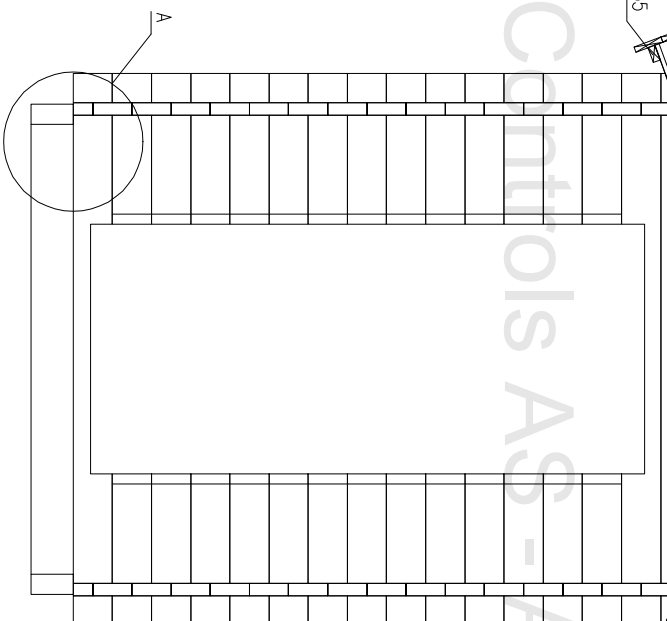

© Power Controls AS - All rights reserved

|            |                  |         |                       |
|------------|------------------|---------|-----------------------|
| Kood       | Big energy house | Lehti   | 5                     |
| Joonis     | Cut              | Muokaus | 1:25                  |
| Materiaali | 4.4.x13.5        | Kaup.   | 15.06.2011            |
| Joonestaja | Heiki Pilm       | File    | Big energy house J001 |