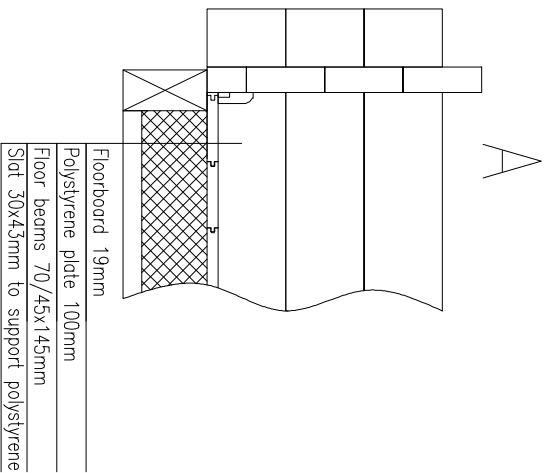

© Power Controls AS - All rights reserved

|            |                  |         |                       |
|------------|------------------|---------|-----------------------|
| Kood       | Big energy house | Lehti   | 5                     |
| Joonis     | Cut              | Muokaus | 1:25                  |
| Materiaali | 4.4.x13.5        | Kaup.   | 15.06.2011            |
| Joonestaja | Heiki Pilm       | File    | Big energy house J001 |